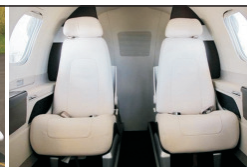

Embraer Phenom 100

Pax: 4 (+1)
Speed: 380 kts / 710 km/h
Range: 1'000 nm / 1'850 km
Altitude: 41'000 ft / 12'500 m