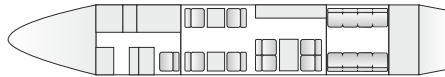

Gulfstream G550

The Gulfstream G550 is an incredibly versatile business jet. It features up to four distinct living areas, three temperature zones with seating for up to 16 passengers and enables you to travel where you want, when you want, without many of the limitations that hamper other business jets.

Range Map & Floorplan

Day

Night

Impressions

Aircraft Specification

Registration	HB-JOE
Year of Manufacture	2009
Passengers	14 - 16
Cruising speed	490 kts / 910 km/h
Max. Range	6'500 nm / 12'000 km

Environment

- ✓ Flight attendant on board
- ✓ Hot catering
- ✓ Toilet available
- ✓ 5-6 bed sleeping configuration
- ✓ Sat phone available
- ✓ Internet available
- ✓ Smoking allowed
- ✓ Pets allowed
- ✓ No owner's approval needed

Premium Jet AG
Bimenzältenstr. 75
P.O. Box 308
8058 Zurich Airport - Switzerland

Phone: +41 44 307 50 60
Fax: +41 44 307 50 81
E-Mail: welcome@premiumjet.eu

Charter Enquiry

Phone (24/7): +41 44 307 50 80
E-Mail: charter@premiumjet.eu